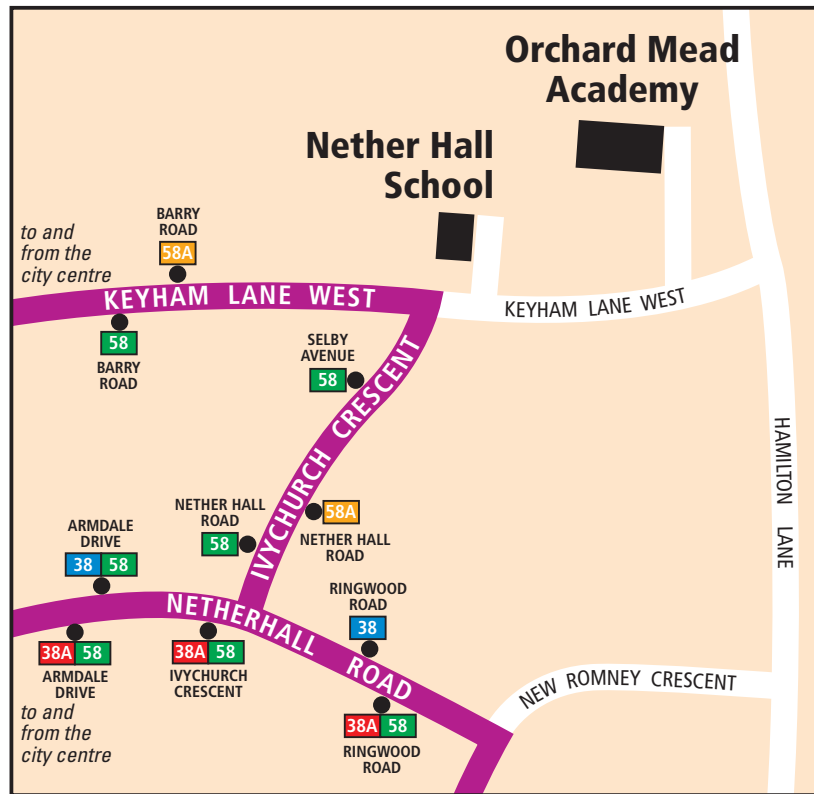

Bus stops within a 10-minute walk of your school

Please try an alternative way to get to and from school while buses are very busy because of Covid19

Buses 38 and 38A might be very busy, the map shows other routes within about a ten-minute walk.

Where alternative buses go

58 Operated by 
SELBY AVENUE
— Hamilton Centre
— MaidenWall Avenue
— Sandhills Avenue
— Victoria Road East
— Humberstone Road
— HUMBERSTONE GATE EAST

58A Operated by 
KEYHAM LANE WEST
— Nether Hall Shops
— Humberstone Village
— Wycombe Road
— Hastings Road
— Humberstone Road
— HUMBERSTONE GATE EAST