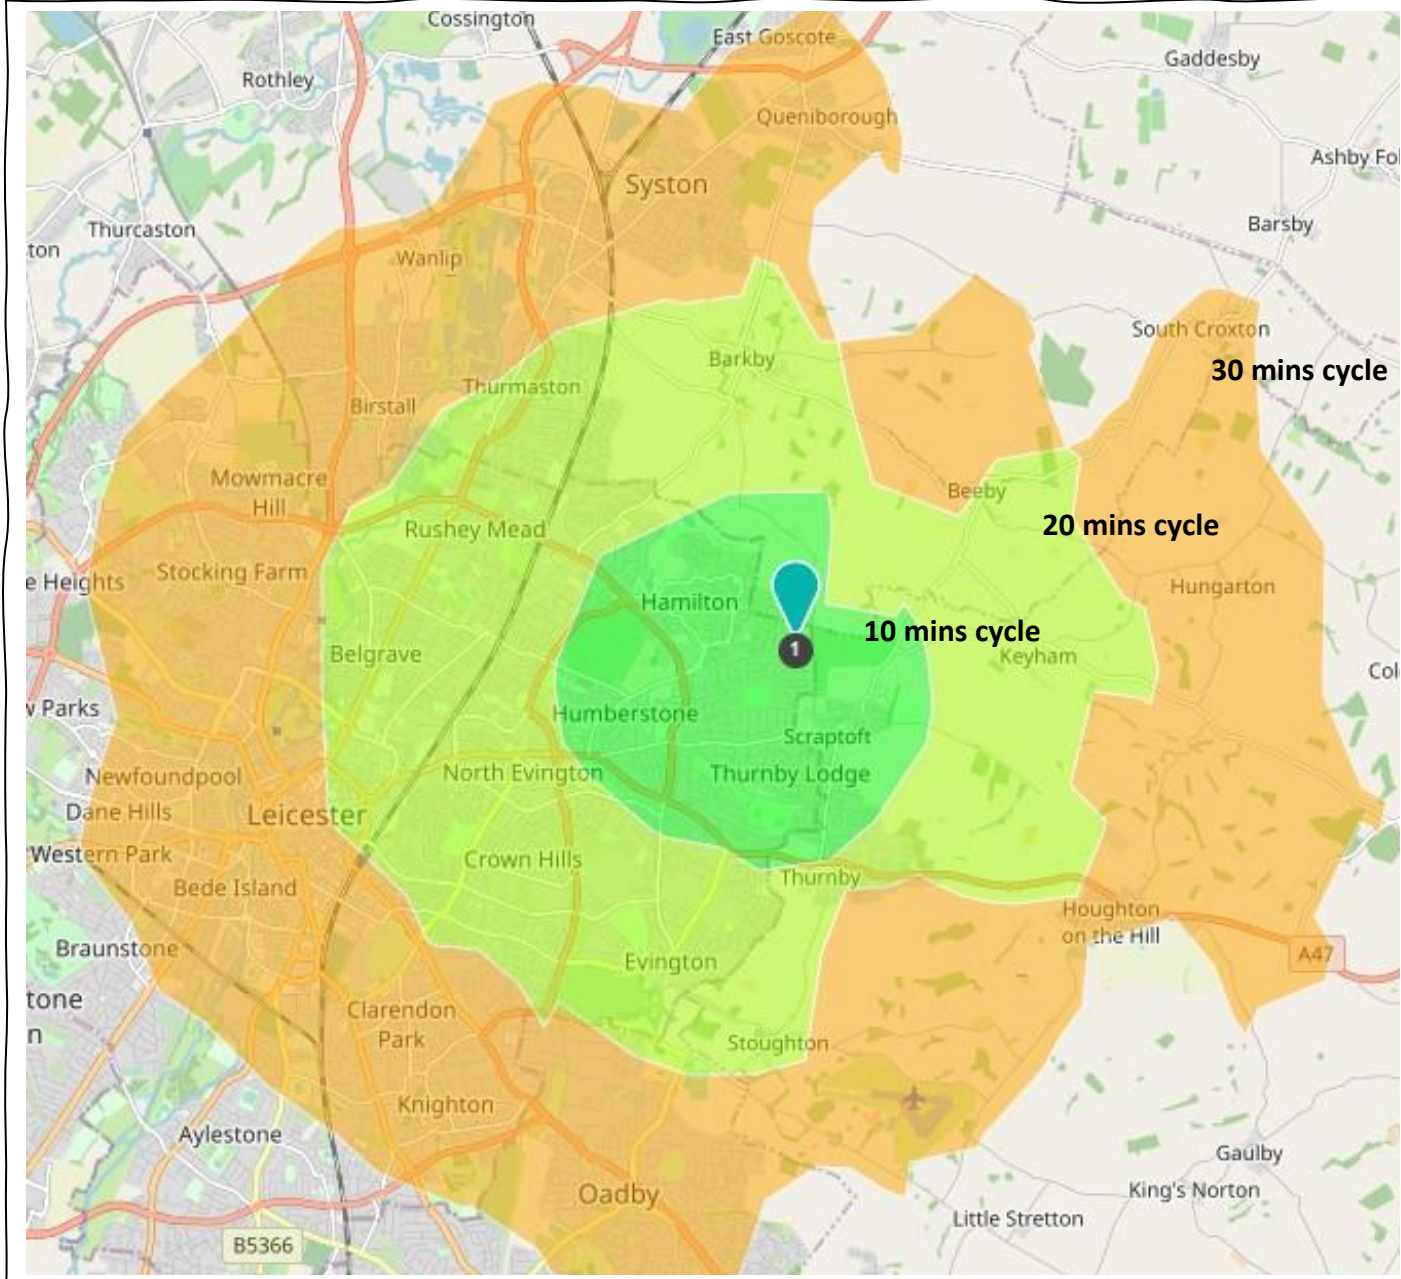

## KEY

 Orchard Mead Academy

The rings give an approximate guide to how long it would take to walk to school.

Refer to the map on the next page for approximate cycle times.

You can plan your specific journey at [www.choosehowyoumove.co.uk](http://www.choosehowyoumove.co.uk)

Walking and cycling are free and easy ways to stay fit and healthy and reduce traffic at the school gates.

If you have to travel to school by car, please try and find a safe and suitable location to get dropped off at least a 5-10-minute walk away from school.

## KEY

 Orchard Mead Academy

The rings give an approximate guide to how long it would take to cycle to school.

Refer to the map on the previous page for approximate walk times.

You can plan your specific journey using the route planner on [www.choosehowyoumove.co.uk](http://www.choosehowyoumove.co.uk)