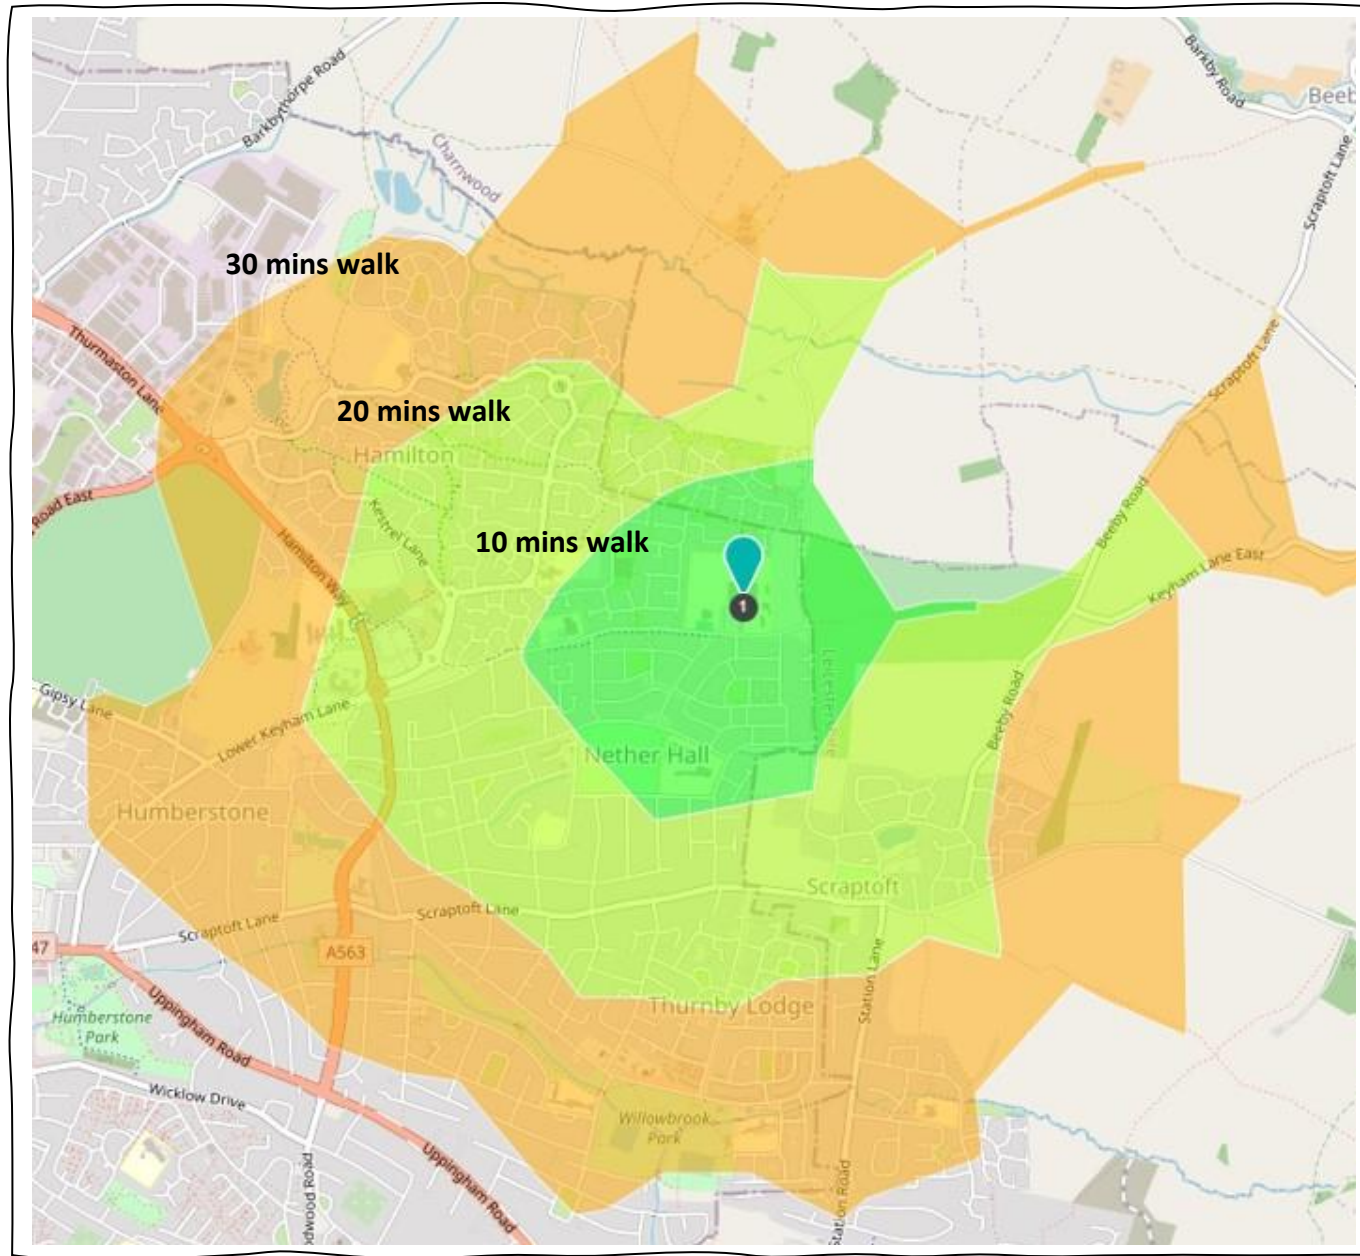

# Walk to... Orchard Mead Academy

## KEY

 Orchard Mead Academy

The rings give an approximate guide to how long it would take to walk to school.

Refer to the map on the next page for approximate cycle times.

You can plan your specific journey at [www.choosehowyoumove.co.uk](http://www.choosehowyoumove.co.uk)

Walking and cycling are free and easy ways to stay fit and healthy and reduce traffic at the school gates.

If you have to travel to school by car, please try and find a safe and suitable location to get dropped off at least a 5-10-minute walk away from school.

## KEY

 Orchard Mead Academy

The rings give an approximate guide to how long it would take to cycle to school.

Refer to the map on the previous page for approximate walk times.

You can plan your specific journey using the route planner on [www.choosehowyoumove.co.uk](http://www.choosehowyoumove.co.uk)